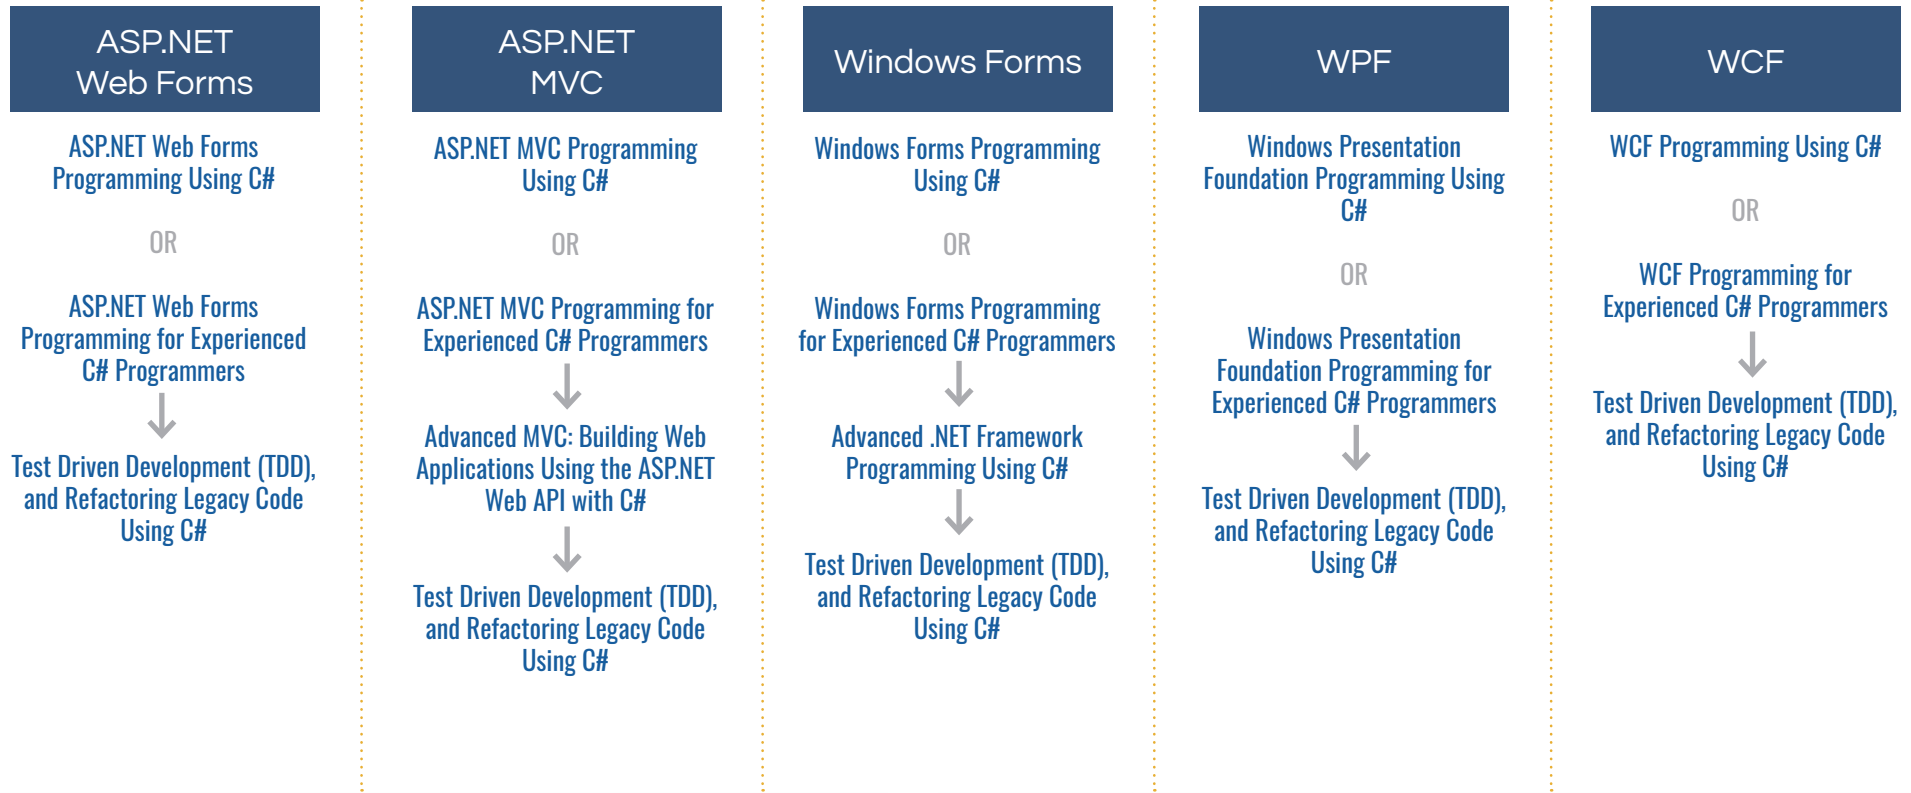

C# Training Curriculum Paths

The following chart represents recommended curriculum paths.

Our programs are designed with one main goal – making sure you and your staff will be competent and productive.

978-250-4299