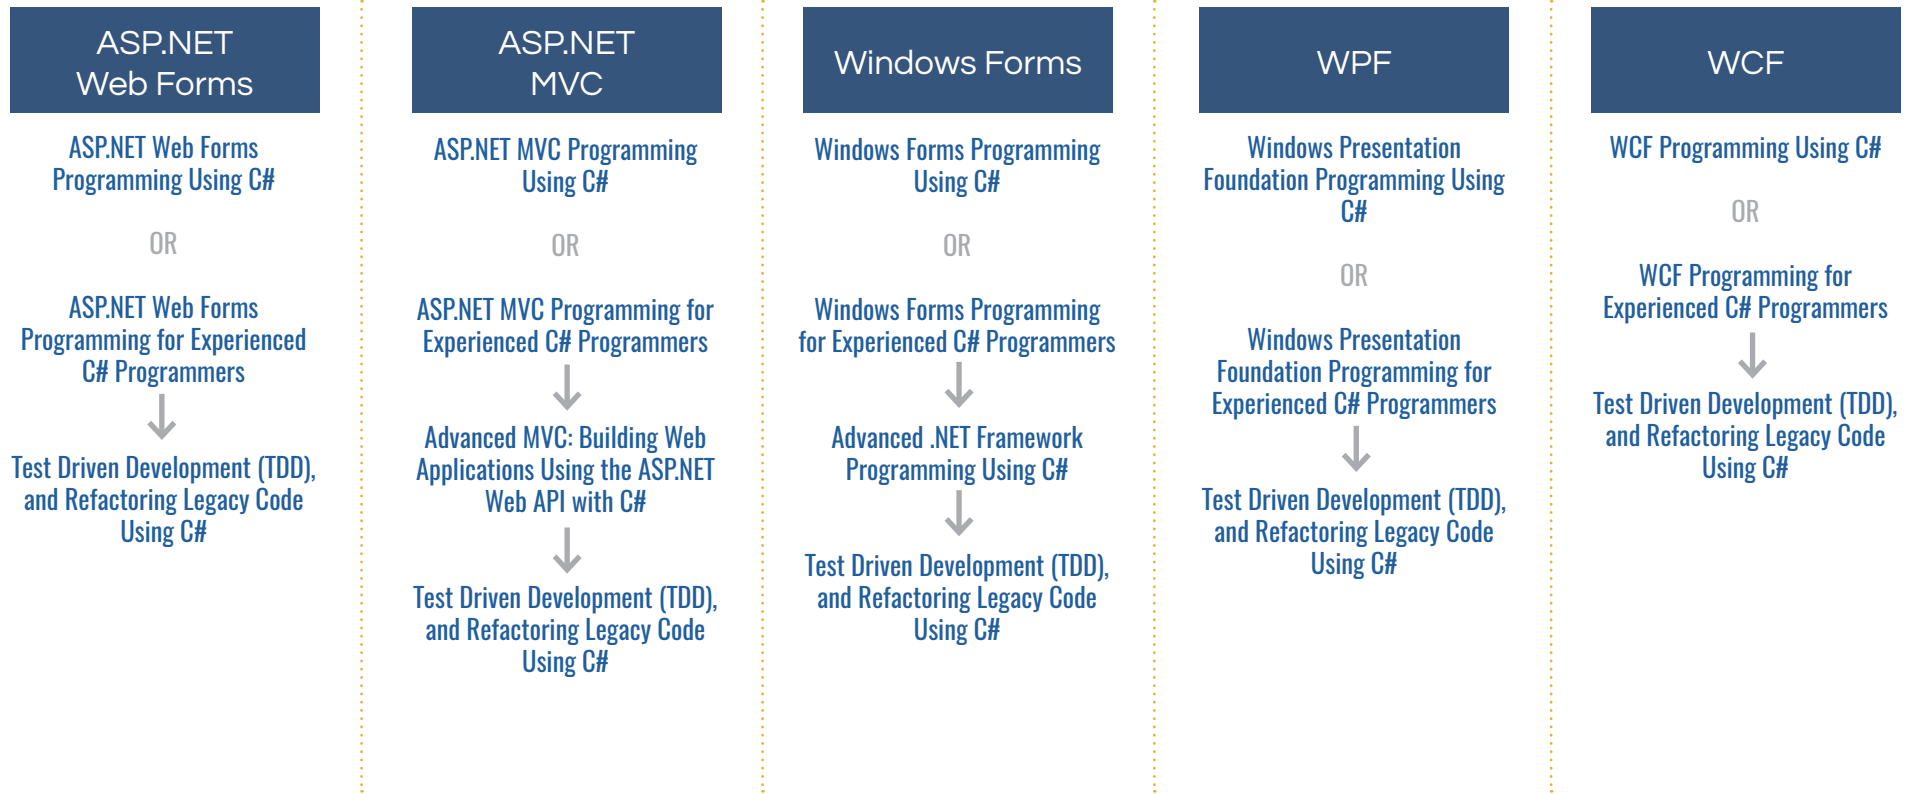

# C# Training Curriculum Paths

The following chart represents recommended curriculum paths.

Our programs are designed with one main goal – making sure you and your staff will be competent and productive.