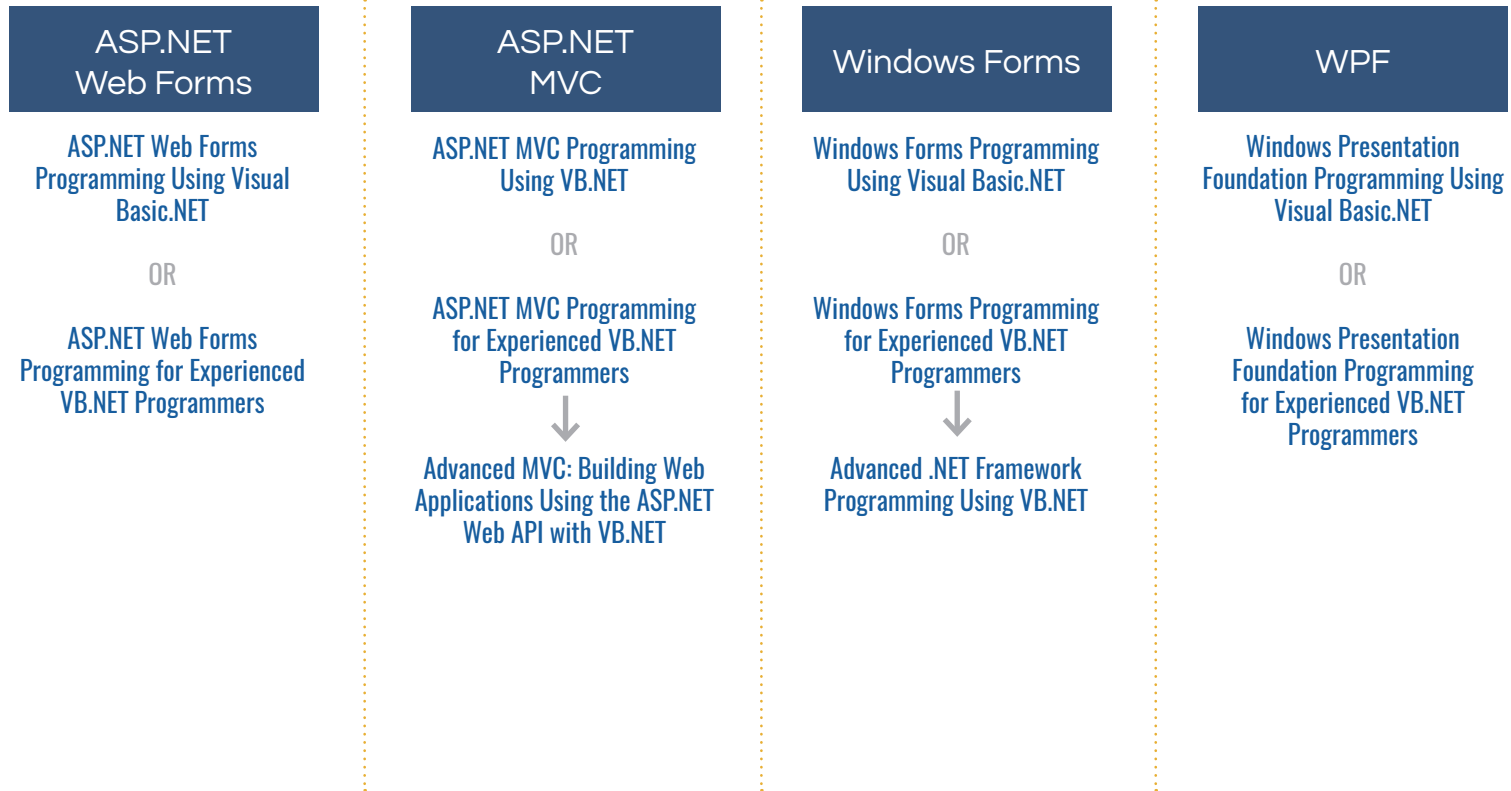

VB.NET Training Curriculum Paths

The following chart represents recommended curriculum paths.

Our programs are designed with one main goal – making sure you and your staff will be competent and productive.