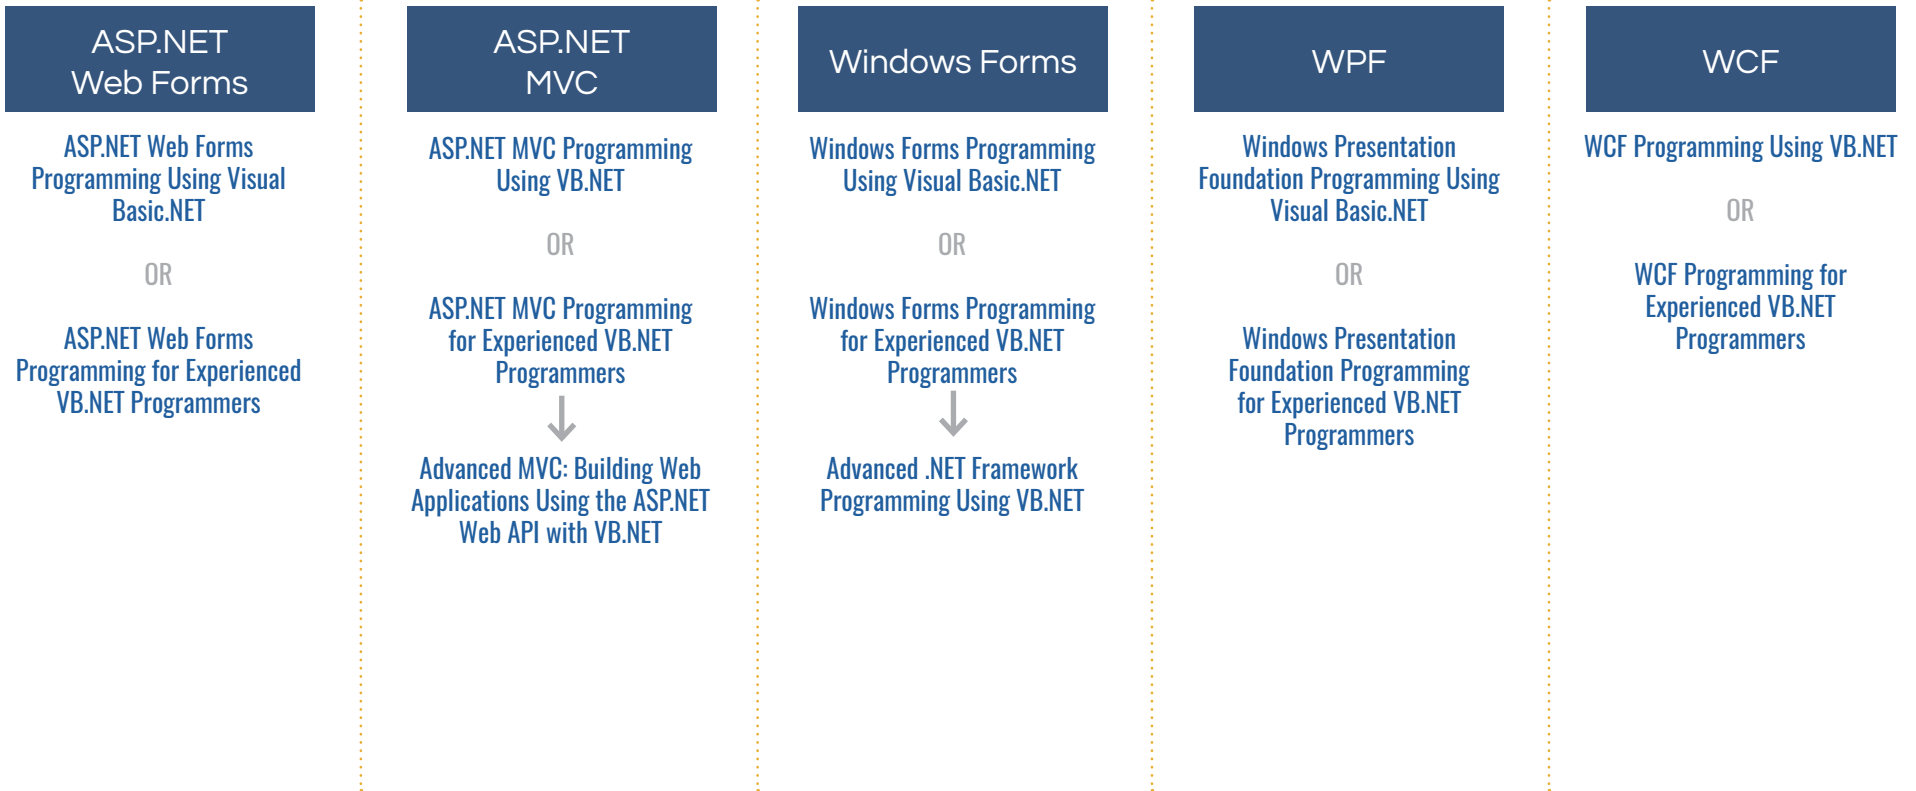

VB.NET Training Curriculum Paths

The following chart represents recommended curriculum paths.

Our programs are designed with one main goal – making sure you and your staff will be competent and productive.